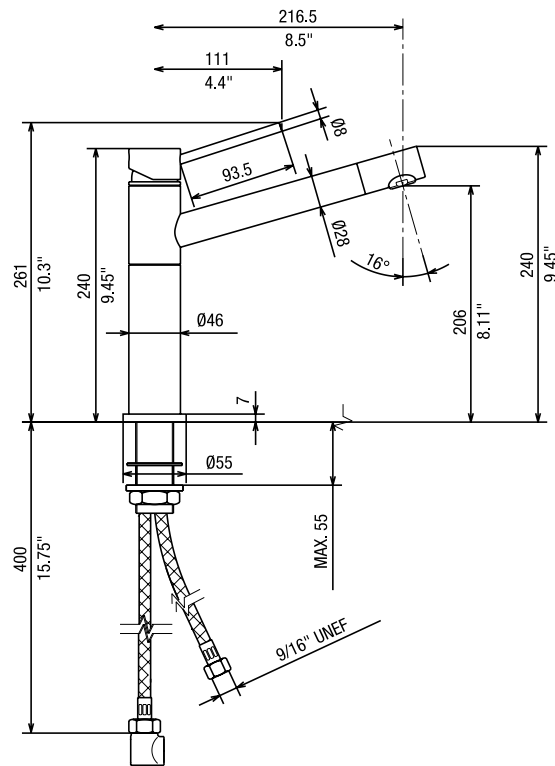

FEATURED MODEL

157-067-CR BLANCOALTA Kitchen Faucet in Polished Chrome

ADDITIONAL MODELS

157-067-ST Stainless (Satin Nickel)

FEATURES

- Solid brass body
- Ceramic disc cartridge
- Extra long supply lines
- 2.2 G.P.M. flow rate
- Installation in a 1-3/8" hole

PRODUCT SPECIFICATION

Kitchen faucet to include solid brass body, ceramic disc cartridge, and minimalist lever handle. Faucet dimensions to be as follows: Reach: 8-1/2"; Spout Height: 8". Reversible mounting hardware to adapt to thick or thin mounting surfaces. Kitchen faucet to be BLANCOALTA™, Model 157-067-_____ in _____ finish.

- Polished Chrome 157-067-CR
- Stainless (Satin Nickel) 157-067-ST

MODEL 157-067

NOMINAL DIMENSIONS

MODEL	REACH	SPOUT HEIGHT	FAUCET HEIGHT
157-067	8-1/2	8	10-1/4

JOB INFORMATION

Job Name: _____
 Contact: _____
 Date Specified: _____
 Specifier: _____
 Contractor: _____